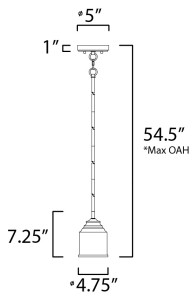

PRODUCT DESCRIPTION

A modest frame of steel tubing gently bends to support a cluster of Clear Seedy bell-shaped glass. Similarly the bobeches and other metal accents echo that traditional bell shape creating an instant classic. An easy choice with transitional appeal, choose from a variety of complimentary finishes including matte Black, Heritage Brass or Satin Nickel.

*max overall height

MEASUREMENTS

DIMENSION : 4.75" L x 4.75" W x 7.25" H
 MAX OAH : 54.5" OAH
 CANOPY : 5" W x 1" H x 5" L
 HANGING WEIGHT : 2.43 lb

LAMPING

INPUT VOLTAGE : 120V
 BULB : 1 x 60W Incandescent E26 Medium , 60W Total
 BULB INCLUDED : (Not Included)