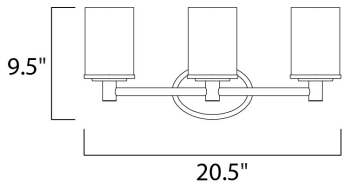

MEASUREMENTS

DIMENSION : 20.5" W x 9.5" H x 5.25" Ext
 BACK PLATE : 4.5" W x 6.5" H
 HANGING WEIGHT : 2.24 lb

LAMPING

INPUT VOLTAGE : 120V
 LUMENS : 0 Rated
 BULB : 3 x 60W Incandescent E26 Medium , 180W Total
 BULB INCLUDED : (Not Included)
 DIMMABLE : Yes