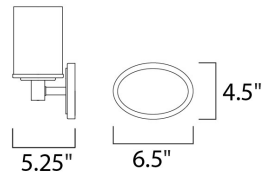

MEASUREMENTS

DIMENSION : 20.5" W x 9.5" H x 5.25" Ext
 BACK PLATE : 4.5" W x 6.5" H
 HANGING WEIGHT : 2.24 lb

LAMPING

INPUT VOLTAGE : 120V
 LUMENS : 0 Rated
 BULB : 3 x 60W Incandescent E26 Medium , 180W Total
 BULB INCLUDED : (Not Included)
 DIMMABLE : Yes