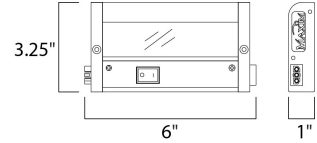

Lighting Your Life Since 1970

Product Specifications - 89982AL

Job Name:	Job Type:
Quantity:	Comments:

89982AL
CounterMax MX-L-120-2K 6" 2700K or 3200K LED UC

Finish

Brushed Aluminum

Glass/Shade

Product Category

Measurements

Width	3.25"
Height	1.25"
Length	6.00"
Extension	N/A
Back Plate Width	N/A
Back Plate Height	N/A
HCO	N/A
Min Overall Height	0.00"
Max Overall Height	N/A
Hanging Weight	0.75 lbs
Height Adjustable	No
Slope	N/A
Chain Length	N/A
Wire Length	6"
Canopy Width	N/A
Canopy Height	N/A
Canopy Length	N/A

Shipping

Carton Weight	1.04 lbs
Carton Width	4"
Carton Height	2"
Carton Length	10"
Carton Cubic Feet	0.05
Master Pack	10
Master Pack Weight	10.43 lbs
Master Pack Width	10.50"
Master Pack Height	9.63"
Master Pack Length	12.50"
Master Cubic Feet	0.73
UPS Shippable	Yes