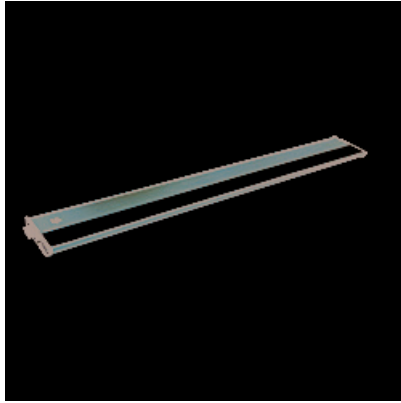

Lighting Your Life Since 1970

Product Specifications - 89976MB

Job Name:	Job Type:
Quantity:	Comments:

89976MB
CounterMax MX-L120DL 30\"/>

Finish
 Metallic Bronze

Glass/Shade
 Clear

Product Category
 Under Cabinet

Lamping

Number of Bulbs	1
Light Type	LED
Bulb Type	LED
Max Bulb Wattage	15
Max Fixture Wattage	
Rated Life	
Rated Lumens	±882
Color Temp	±3,000 K
Bulb(s)	Included
Light Up/Down	N/A
Beam Spread	N/A
CRI	82
Photo Cell Included	N/A
Ballast/Driver/Transformer	No
Dimmable	N/A

Measurements

Width	4.00"
Height	1.00"
Length	30.00"
Extension	N/A
Back Plate Width	N/A
Back Plate Height	N/A
HCO	N/A
Min Overall Height	0.00"
Max Overall Height	N/A
Hanging Weight	3.87 lbs
Height Adjustable	N/A
Slope	N/A
Chain Length	N/A
Wire Length	N/A
Canopy Width	N/A
Canopy Height	N/A
Canopy Length	N/A