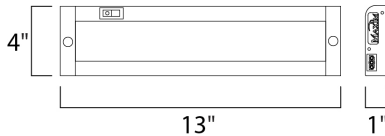

PRODUCT DESCRIPTION

The MX-L120-EL features a new edge illuminated technology that provides even light without the common LED spots on the counter. The enclosed design does not need to be open for either wiring or for mounting. Knockouts for wiring are on a removable plate on the back for quick and easy wiring.

MEASUREMENTS

DIMENSION : 13" L x 4" W x 1" H
 HANGING WEIGHT : 1.1 lb

LAMPING

INPUT VOLTAGE : 120V
 LUMENS : 420 Rated
 BULB : 1 x 6.5W LED PCB Integrated , 6W Total
 BULB INCLUDED : (Integrated)
 DIMMABLE : Triac CL
 CRI : 80+ CRI
 COLOR_TEMP : 2700K