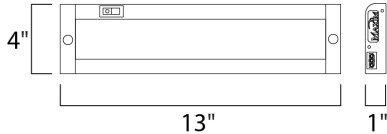

PRODUCT DESCRIPTION

The MX-L120-EL features a new edge illuminated technology that provides even light without the common LED spots on the counter. The enclosed design does not need to be open for either wiring or for mounting. Knockouts for wiring are on a removable plate on the back for quick and easy wiring.

MEASUREMENTS

DIMENSION : 13" L x 4" W x 1" H
 HANGING WEIGHT : 1.1 lb

LAMPING

INPUT VOLTAGE : 120V
 LUMENS : 420 Rated
 BULB : 1 x 6.5W LED PCB Integrated , 6W Total
 BULB INCLUDED : (Integrated)
 DIMMABLE : Triac CL
 CRI : 80+ CRI
 COLOR_TEMP : 2700K