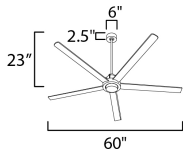

PRODUCT DESCRIPTION

For larger spaces, a larger blade span is sometimes required. This minimalist design is pure and simple. Elongated ABS blades span 60 inches and finished in Matte White contrasting the motor housing's Natural Aged Brass finish. The two tone finish makes for a stylish and bright fan great for interior spaces. Wall control with dual slide dimmer and fan speed control is provided.

MEASUREMENTS

DIMENSION : 60" W x 23" H x 60" Ext
 MAX OAH : 23" OAH
 CANOPY : 6" W x 2.5" H x 6" L
 HANGING WEIGHT : 15 lb

LAMPING

INPUT VOLTAGE : 120V
 LUMENS : 1,030 Rated (570 Del.)
 BULB : 1 x 12W LED AC Integrated , 12W Total
 BULB INCLUDED : (Integrated)
 DIMMABLE : Y
 CRI : 90 CRI
 COLOR_TEMP : 3000K