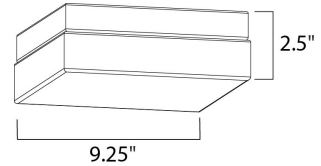

Lighting Your Life Since 1970

Product Specifications - 87646CLWTBZ

Job Name:	Job Type:
Quantity:	Comments:

87646CLWTBZ
Illuminaire LED Flush Mount

Finish
Bronze

Glass/Shade
Clear/White

Product Category
Flush Mount

Measurements

Width	9.25"
Height	2.50"
Length	9.25"
Extension	N/A
Back Plate Width	N/A
Back Plate Height	N/A
HCO	N/A
Min Overall Height	0.00"
Max Overall Height	N/A
Hanging Weight	8.20 lbs
Height Adjustable	N/A
Slope	N/A
Chain Length	N/A
Wire Length	N/A
Canopy Width	N/A
Canopy Height	N/A
Canopy Length	N/A

Shipping

Carton Weight	8.70 lbs
Carton Width	11"
Carton Height	7"
Carton Length	11"
Carton Cubic Feet	0.47
Master Pack	1
Master Pack Weight	N/A
Master Pack Width	N/A
Master Pack Height	N/A
Master Pack Length	N/A
Master Cubic Feet	N/A
UPS Shippable	Yes