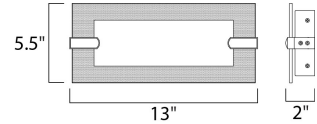

Lighting Your Life Since 1970

Product Specifications - 87622CLFSTN

Job Name:	Job Type:
Quantity:	Comments:

87622CLFSTN
Trim LED 12" Vanity

Finish

Satin Nickel

Glass/Shade

Clear/Frosted

Measurements

Width	13.00"
Height	5.50"
Length	N/A
Extension	2"
Back Plate Width	11.00"
Back Plate Height	4.50"
HCO	N/A
Min Overall Height	0.00"
Max Overall Height	N/A
Hanging Weight	6.13 lbs
Height Adjustable	N/A
Slope	N/A
Chain Length	N/A
Wire Length	6"
Canopy Width	N/A
Canopy Height	N/A
Canopy Length	N/A

Shipping

Carton Weight	8.54 lbs
Carton Width	8"
Carton Height	6"
Carton Length	16"
Carton Cubic Feet	0.41
Master Pack	1
Master Pack Weight	N/A
Master Pack Width	N/A
Master Pack Height	N/A
Master Pack Length	N/A
Master Cubic Feet	N/A
UPS Shippable	Yes