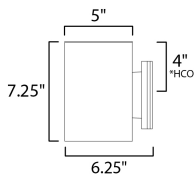

PRODUCT DESCRIPTION

Classic cylinder up and down lights provide directional light without glare. Available in 3 sizes with both incandescent and LED versions. Available in Architectural Bronze, Aluminum, or Black.