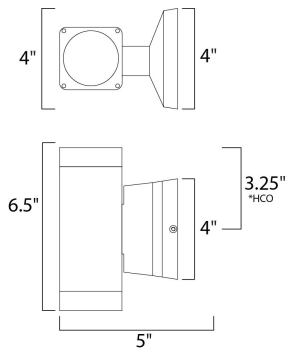

PRODUCT DESCRIPTION

Indirect exterior lighting not only provides illumination where you want but it also highlights the building structure for a beautiful architectural effect. Our collection of up and down lighting fixtures are available in both Architectural Bronze and Brushed Aluminum.

MEASUREMENTS

DIMENSION : 4" W x 6.75" H x 5" Ext
BACK PLATE : 4.75" W x 4.75" H x 3.25" HCO
HANGING WEIGHT : 3.48 lb

LAMPING

INPUT VOLTAGE : 120V
LUMENS : 630 Rated (162 Del.)
BULB : 2 x 4.5W LED PCB Integrated , 9W Total
BULB INCLUDED : (Integrated)
DIMMABLE : Triac CL
CRI : 80+ CRI
COLOR_TEMP : 3000K
LIGHTING_DIRECTION : Up/Down

FINISHES OPTION

- Architectural Bronze
- Brushed Aluminum

MATERIAL

Aluminum

RATINGS

cETLus
Wet Location
For Outdoor

ADDITIONAL

INSTALL UP/DOWN: All
OPERATING TEMPERATURE:
-20°C (-4°F), 40°C (104°F)

PHOTOMETRIC: Report Found Online

Always consult a qualified electrician before installing any lighting product.