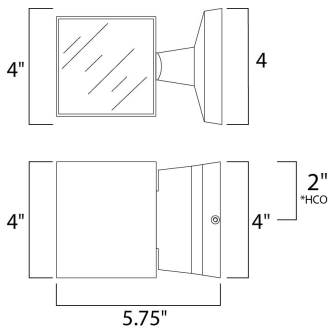

PRODUCT DESCRIPTION

Indirect exterior lighting not only provides illumination where you want but it also highlights the building structure for a beautiful architectural effect. Our collection of up and down lighting fixtures are available in both Architectural Bronze and Brushed Aluminum.

MEASUREMENTS

DIMENSION : 4" W x 4" H x 5.75" Ext
BACK PLATE : 4" W x 4" H x 2" HCO
HANGING WEIGHT : 2.2 lb

LAMPING

INPUT VOLTAGE : 120V
LUMENS : 630 Rated (279 Del.)
BULB : 2 x 4.5W LED PCB Integrated , 9W Total
BULB INCLUDED : (Integrated)
DIMMABLE : Triac CL
CRI : 80+ CRI
COLOR_TEMP : 3000K
LIGHTING_DIRECTION : Down

FINISHES OPTION

- Architectural Bronze
- Brushed Aluminum

MATERIAL

Aluminum

RATINGS

cETLus
Wet Location
For Outdoor

ADDITIONAL

INSTALL UP/DOWN: Down
OPERATING TEMPERATURE:
-20°C (-4°F), 40°C (104°F)

PHOTOMETRIC: Report Found Online

Always consult a qualified electrician before installing any lighting product.