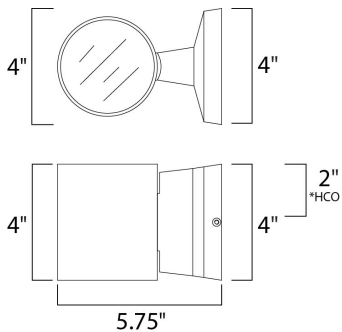

\*height from center of outlet to the top of the fixture

**MEASUREMENTS**

DIMENSION : 4" W x 4" H x 5.75" Ext  
 BACK PLATE : 4" W x 4" H x 2" HCO  
 HANGING WEIGHT : 2.2 lb

**LAMPING**

INPUT VOLTAGE : 120V  
 LUMENS : 630 Rated (296 Del.)  
 BULB : 2 x 4.5W LED PCB Integrated , 9W Total  
 BULB INCLUDED : (Integrated)  
 DIMMABLE : Triac CL  
 CRI : 80+ CRI  
 COLOR\_TEMP : 3000K  
 LIGHTING\_DIRECTION : Up/Down