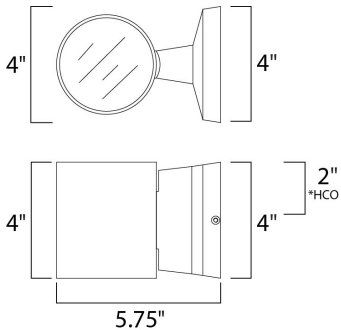

*height from center of outlet to the top of the fixture

MEASUREMENTS

DIMENSION : 4" W x 4" H x 5.75" Ext
 BACK PLATE : 4" W x 4" H x 2" HCO
 HANGING WEIGHT : 2.2 lb

LAMPING

INPUT VOLTAGE : 120V
 LUMENS : 630 Rated (296 Del.)
 BULB : 2 x 4.5W LED PCB Integrated , 9W Total
 BULB INCLUDED : (Integrated)
 DIMMABLE : Triac CL
 CRI : 80+ CRI
 COLOR_TEMP : 3000K
 LIGHTING_DIRECTION : Up/Down