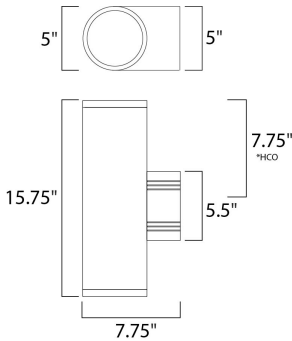

PRODUCT DESCRIPTION

Indirect exterior lighting not only provides illumination where you want but it also highlights the building structure for a beautiful architectural effect. Our collection of up and down lighting fixtures are available in both Architectural Bronze and Brushed Aluminum.

MEASUREMENTS

DIMENSION : 5" W x 15.75" H x 7.75" Ext
BACK PLATE : 5" W x 5.5" H x 7.75" HCO
HANGING WEIGHT : 8.25 lb

LAMPING

INPUT VOLTAGE : 120V
LUMENS : 1,050 Rated (458 Del.)
BULB : 2 x 15W LED PCB Integrated , 30W Total
BULB INCLUDED : (Integrated)
DIMMABLE : Triac CL
CRI : 80+ CRI
COLOR_TEMP : 3000K
LIGHTING_DIRECTION : Up/Down

FINISHES OPTION

- Architectural Bronze
- Brushed Aluminum

MATERIAL

Aluminum

RATINGS

cETLus
Wet Location
For Outdoor

ADDITIONAL

INSTALL UP/DOWN: All
OPERATING TEMPERATURE:
-20°C (-4°F), 40°C (104°F)

PHOTOMETRIC: Report Found Online

Always consult a qualified electrician before installing any lighting product.