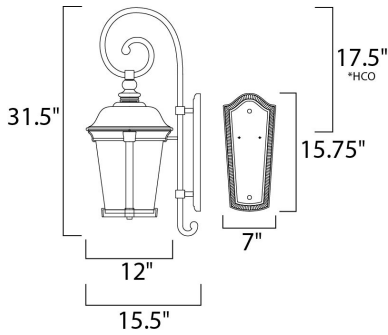

PRODUCT DESCRIPTION

Dover EE is a transitional style; energy saving collection finished in Bronze with Frosted Seedy glass.

MEASUREMENTS

DIMENSION : 12" W x 31.5" H x 15.5" Ext
BACK PLATE : 7" W x 15.75" H x 15.5" HCO
HANGING WEIGHT : 11.88 lb

LAMPING

INPUT VOLTAGE : 120V
LUMENS : 1,760 Rated
BULB : 1 x 26W Fluorescent GU24 , 26W Total
BULB INCLUDED : (Included)
DIMMABLE : No
COLOR_TEMP : 2700K

FINISHES OPTION

Bronze

GLASS

Frosted Seedy FS

MATERIAL

Die Cast Aluminum

RATINGS

cETLus
Wet Location

ADDITIONAL

INCANDESCENT WATTS: 160
RATED LIFE 10000 Hours
OPERATING TEMPERATURE:
-20°C (-4°F), 40°C (104°F)

PHOTOMETRIC: Report Found Online

Always consult a qualified electrician before installing any lighting product.