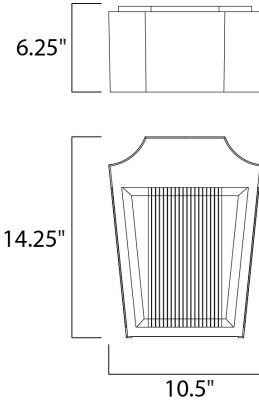

Lighting Your Life Since 1970

Product Specifications - 85634CLTRAE

Job Name:	Job Type:
Quantity:	Comments:

85634CLTRAE
Villa LED Outdoor Wall Lantern

Finish
Adobe

Glass/Shade
Clear / Topaz Ribbed

Product Category
Outdoor Wall Mount

Measurements

Width	10.50"
Height	14.25"
Length	N/A
Extension	6"
Back Plate Width	10.75"
Back Plate Height	14.50"
HCO	7.50"
Min Overall Height	0.00"
Max Overall Height	N/A
Hanging Weight	N/A
Height Adjustable	N/A
Slope	N/A
Chain Length	N/A
Wire Length	N/A
Canopy Width	N/A
Canopy Height	N/A
Canopy Length	N/A

Shipping

Carton Weight	14.30 lbs
Carton Width	17"
Carton Height	10"
Carton Length	21"
Carton Cubic Feet	2.03
Master Pack	0
Master Pack Weight	N/A
Master Pack Width	N/A
Master Pack Height	N/A
Master Pack Length	N/A
Master Cubic Feet	N/A
UPS Shippable	Yes