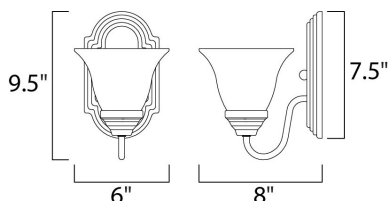

MEASUREMENTS

DIMENSION : 6" W x 9.5" H x 8" Ext
 MAX OAH : 5" W x 7.5" H
 HANGING WEIGHT : 1.76 lb

LAMPING

INPUT VOLTAGE : 120V
 LUMENS : 0 Rated
 BULB : 1 x 60W Incandescent E26 Medium , 60W Total
 BULB INCLUDED : (Not Included)
 DIMMABLE : Yes