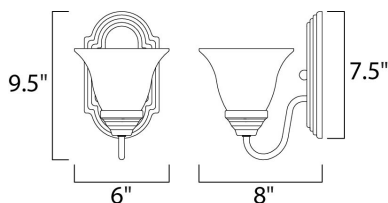

MEASUREMENTS

DIMENSION : 6" W x 9.5" H x 8" Ext
 MAX OAH : 5" W x 7.5" H
 HANGING WEIGHT : 1.76 lb

LAMPING

INPUT VOLTAGE : 120V
 LUMENS : 0 Rated
 BULB : 1 x 60W Incandescent E26 Medium , 60W Total
 BULB INCLUDED : (Not Included)
 DIMMABLE : Yes