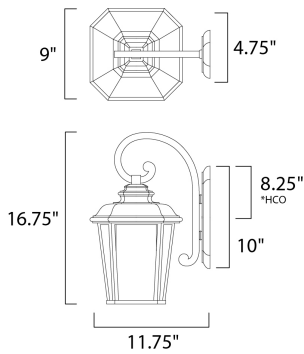

MEASUREMENTS

DIMENSION : 9." W x 16.75" H x 11.75" Ext
BACK PLATE : 4.75" W x 10." H x 8.25" HCO
HANGING WEIGHT : 5.52 lb

LAMPING

INPUT VOLTAGE : 120V
LUMENS : 800 Rated
BULB : 1 x 12W (INCLUDED), 12W Total
CRI : 90+ CRI
COLOR_TEMP : 3000K

FINISHES OPTION

Black Oxide BO

GLASS

Weathered Frost WF

MATERIAL

Die Cast Aluminum

RATINGS

Wet Location
CA Title 24

ADDITIONAL

INSTALL UP/DOWN:
INCANDESCENT WATTS:
RATED LIFE 25000 Hours
OPERATING TEMPERATURE:
-20°C (-4°F), 40°C (104°F)

Always consult a qualified electrician before installing any lighting product.