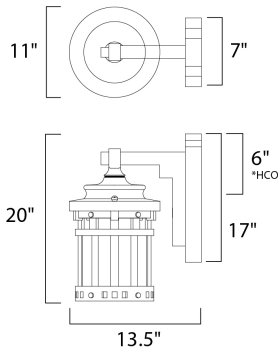

PRODUCT DESCRIPTION

MEASUREMENTS

DIMENSION : 11." W x 20." H x 13.5" Ext
BACK PLATE : 7." W x 17." H x 6." HCO
HANGING WEIGHT : 10.12 lb

LAMPING

INPUT VOLTAGE : 120V
LUMENS : 1,100 Rated
BULB : 1 x 12W (INCLUDED), 12W Total
CRI : 90+ CRI
COLOR_TEMP : 3000K

FINISHES OPTION

Sienna SE

GLASS

Mocha MO

MATERIAL

Die Cast Aluminum

RATINGS

Wet Location
CA Title 24

ADDITIONAL

INSTALL UP/DOWN:
INCANDESCENT WATTS:
RATED LIFE 25000 Hours
OPERATING TEMPERATURE:
-20°C (-4°F), 40°C (104°F)

Always consult a qualified electrician before installing any lighting product.