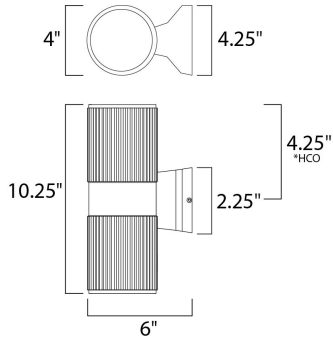

PRODUCT DESCRIPTION

Indirect exterior lighting not only provides illumination where you want it but also highlights the building structure for a beautiful architectural effect. Our collection of up and down lighting fixtures are available in both Architectural Bronze and Brushed Aluminum. They are also available in both Incandescent and LED. The fixtures are sealed with screw lenses that are water tight and allows, for the use of standard light bulbs.

MEASUREMENTS

DIMENSION : 4" W x 10.25" H x 6" Ext
BACK PLATE : 4.25" W x 2.25" H x 4.25" HCO
HANGING WEIGHT : 2.93 lb

LAMPING

INPUT VOLTAGE : 120V
LUMENS : 0 Rated
BULB : 2 x 50W Incandescent E26 Medium R20 , 100W Total
BULB INCLUDED : (Not Included)
DIMMABLE : Yes
LIGHTING_DIRECTION : Up/Down

FINISHES OPTION

- Architectural Bronze
- Brushed Aluminum

MATERIAL

Aluminum

RATINGS

cETLus
Wet Location

ADDITIONAL

INSTALL UP/DOWN: All
OPERATING TEMPERATURE:
-20°C (-4°F), 40°C (104°F)

Always consult a qualified electrician before installing any lighting product.