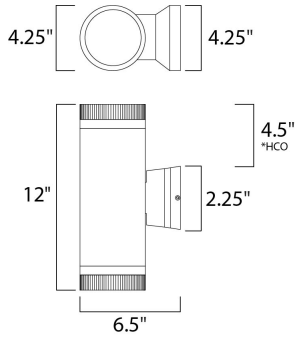

PRODUCT DESCRIPTION

Indirect exterior lighting not only provides illumination where you want it but also highlights the building structure for a beautiful architectural effect. Our collection of up and down lighting fixtures are available in both Architectural Bronze and Brushed Aluminum. They are also available in both Incandescent and LED. The fixtures are sealed with screw lenses that are water tight and allows, for the use of standard light bulbs.

MEASUREMENTS

DIMENSION : 4.25" W x 12" H x 6.5" Ext
BACK PLATE : 4.63" W x 4.63" H x 4.5" HCO
HANGING WEIGHT : 3.3 lb

LAMPING

INPUT VOLTAGE : 120V
LUMENS : 0 Rated
BULB : 2 x 50W Incandescent E26 Medium R20 , 100W Total
BULB INCLUDED : (Not Included)
DIMMABLE : Yes
LIGHTING_DIRECTION : Up/Down

FINISHES OPTION

- Architectural Bronze
- Brushed Aluminum

MATERIAL

Aluminum

RATINGS

cETLus
Wet Location

ADDITIONAL

INSTALL UP/DOWN: All
OPERATING TEMPERATURE:
-20°C (-4°F), 40°C (104°F)

Always consult a qualified electrician before installing any lighting product.