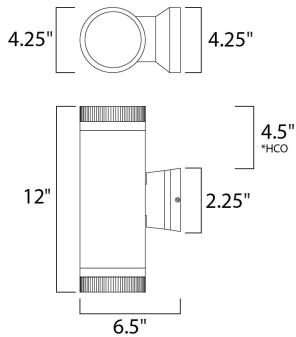

PRODUCT DESCRIPTION

Indirect exterior lighting not only provides illumination where you want it but also highlights the building structure for a beautiful architectural effect. Our collection of up and down lighting fixtures are available in both Architectural Bronze and Brushed Aluminum. They are also available in both Incandescent and LED. The fixtures are sealed with screw lenses that are water tight and allows, for the use of standard light bulbs.

MEASUREMENTS

DIMENSION : 4.25" W x 12" H x 6.5" Ext
BACK PLATE : 4.63" W x 4.63" H x 4.5" HCO
HANGING WEIGHT : 3.3 lb

LAMPING

INPUT VOLTAGE : 120V
LUMENS : 0 Rated
BULB : 2 x 50W Incandescent E26 Medium R20 , 100W Total
BULB INCLUDED : (Not Included)
DIMMABLE : Yes
LIGHTING_DIRECTION : Up/Down

FINISHES OPTION

- Architectural Bronze
- Brushed Aluminum

MATERIAL

Aluminum

RATINGS

cETLus
Wet Location

ADDITIONAL

INSTALL UP/DOWN: All
OPERATING TEMPERATURE:
-20°C (-4°F), 40°C (104°F)

Always consult a qualified electrician before installing any lighting product.