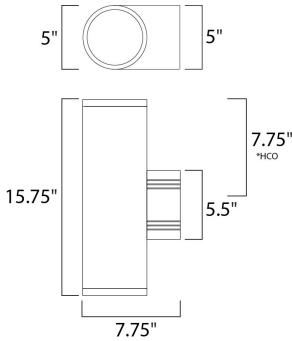

PRODUCT DESCRIPTION

Indirect exterior lighting not only provides illumination where you want it but also highlights the building structure for a beautiful architectural effect. Our collection of up and down lighting fixtures are available in both Architectural Bronze and Brushed Aluminum. They are also available in both Incandescent and LED. The fixtures are sealed with screw lenses that are water tight and allows, for the use of standard light bulbs.

MEASUREMENTS

DIMENSION : 5" W x 15.75" H x 7.75" Ext
BACK PLATE : 5" W x 5.5" H x 7.75" HCO
HANGING WEIGHT : 5.5 lb

LAMPING

INPUT VOLTAGE : 120V
LUMENS : 0 Rated
BULB : 2 x 75W Incandescent E26 Medium R30 , 150W Total
BULB INCLUDED : (Not Included)
DIMMABLE : Yes
LIGHTING_DIRECTION : Up/Down

FINISHES OPTION

- Architectural Bronze
- Brushed Aluminum

MATERIAL

Aluminum

RATINGS

cETLus
Wet Location

ADDITIONAL

INSTALL UP/DOWN: All
OPERATING TEMPERATURE:
-20°C (-4°F), 40°C (104°F)

Always consult a qualified electrician before installing any lighting product.