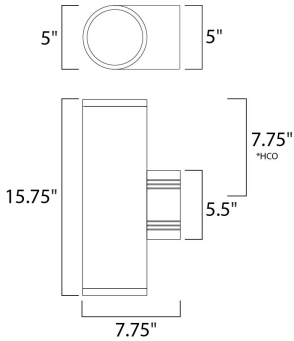

PRODUCT DESCRIPTION

Indirect exterior lighting not only provides illumination where you want it but also highlights the building structure for a beautiful architectural effect. Our collection of up and down lighting fixtures are available in both Architectural Bronze and Brushed Aluminum. They are also available in both Incandescent and LED. The fixtures are sealed with screw lenses that are water tight and allows, for the use of standard light bulbs.

MEASUREMENTS

DIMENSION : 5" W x 15.75" H x 7.75" Ext
BACK PLATE : 5" W x 5.5" H x 7.75" HCO
HANGING WEIGHT : 5.5 lb

LAMPING

INPUT VOLTAGE : 120V
LUMENS : 0 Rated
BULB : 2 x 75W Incandescent E26 Medium R30 , 150W Total
BULB INCLUDED : (Not Included)
DIMMABLE : Yes
LIGHTING_DIRECTION : Up/Down

FINISHES OPTION

- Architectural Bronze
- Brushed Aluminum

MATERIAL

Aluminum

RATINGS

cETLus
Wet Location

ADDITIONAL

INSTALL UP/DOWN: All
OPERATING TEMPERATURE:
-20°C (-4°F), 40°C (104°F)

Always consult a qualified electrician before installing any lighting product.