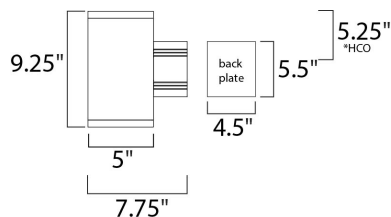

PRODUCT DESCRIPTION

Indirect exterior lighting not only provides illumination where you want it but also highlights the building structure for a beautiful architectural effect. Our collection of up and down lighting fixtures are available in both Architectural Bronze and Brushed Aluminum. They are also available in both Incandescent and LED. The fixtures are sealed with screw lenses that are water tight and allows, for the use of standard light bulbs.

MEASUREMENTS

DIMENSION : 5" W x 9.25" H x 7.75" Ext
BACK PLATE : 4.5" W x 5.5" H x 5.2" HCO
HANGING WEIGHT : 3.99 lb

LAMPING

INPUT VOLTAGE : 120V
LUMENS : 0 Rated
BULB : 1 x 75W Incandescent E26 Medium R30 , 75W Total
BULB INCLUDED : (Not Included)
DIMMABLE : Yes

FINISHES OPTION

- Architectural Bronze
- Brushed Aluminum

MATERIAL

Aluminum

RATINGS

cETLus
Wet Location
DARKSKY

ADDITIONAL

INSTALL UP/DOWN: All
OPERATING TEMPERATURE:
-20°C (-4°F), 40°C (104°F)

Always consult a qualified electrician before installing any lighting product.