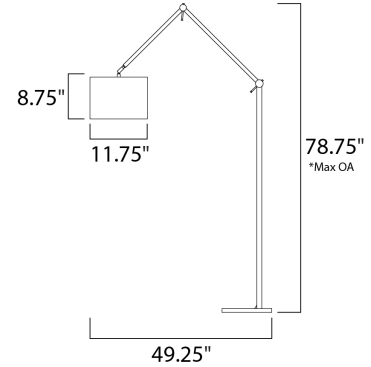

Lighting Your Life Since 1970

Product Specifications - 60139WAPC

Job Name:	Job Type:
Quantity:	Comments:

60139WAPC
Hotel LED 1-Light Floor Lamp

Finish
Polished Chrome

Glass/Shade

*max overall height
Product Category
Floor Lamp

Lamping

Number of Bulbs	1
Light Type	LED
Bulb Type	LED
Max Bulb Wattage	16
Max Fixture Wattage	16
Rated Life	
Rated Lumens	±1,120
Color Temp	3000K
Bulb(s)	Included
Light Up/Down	N/A
Beam Spread	N/A
CRI	90+
Photo Cell Included	N/A
Ballast/Driver/Transformer	No
Dimmable	CL/ELV Dimmer

Measurements

Width	11.75"
Height	48.00"
Length	49.25"
Extension	N/A
Back Plate Width	N/A
Back Plate Height	N/A
HCO	N/A
Min Overall Height	0.00"
Max Overall Height	78.75"
Hanging Weight	31.75 lbs
Height Adjustable	Yes
Slope	N/A
Chain Length	N/A
Wire Length	N/A
Canopy Width	N/A
Canopy Height	N/A
Canopy Length	N/A

Shipping

Carton Weight	41.01 lbs
Carton Width	13"
Carton Height	7"
Carton Length	52"
Carton Cubic Feet	2.90
Master Pack	1
Master Pack Weight	N/A
Master Pack Width	N/A
Master Pack Height	N/A
Master Pack Length	N/A
Master Cubic Feet	N/A
UPS Shippable	Yes