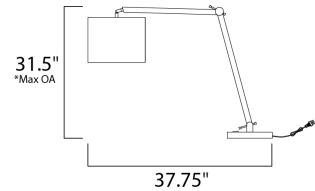

Lighting Your Life Since 1970

Product Specifications - 60138WAPC

Job Name:	Job Type:
Quantity:	Comments:

60138WAPC
Hotel LED 1-Light Table Lamp

*max overall height

Finish

Polished Chrome

Glass/Shade

Product Category

Table Lamp

Lamping

Number of Bulbs	1
Light Type	LED
Bulb Type	LED
Max Bulb Wattage	16
Max Fixture Wattage	16
Rated Life	
Rated Lumens	±1,120
Color Temp	3000K
Bulb(s)	Included
Light Up/Down	N/A
Beam Spread	N/A
CRI	90+
Photo Cell Included	N/A
Ballast/Driver/Transformer	No
Dimmable	CL/ELV Dimmer

Measurements

Width	11.00"
Height	19.00"
Length	46.00"
Extension	N/A
Back Plate Width	8.63"
Back Plate Height	N/A
HCO	N/A
Min Overall Height	19.00"
Max Overall Height	31.50"
Hanging Weight	18.96 lbs
Height Adjustable	Yes
Slope	N/A
Chain Length	N/A
Wire Length	71"
Canopy Width	N/A
Canopy Height	N/A
Canopy Length	N/A

Shipping

Carton Weight	27.11 lbs
Carton Width	13"
Carton Height	14"
Carton Length	29"
Carton Cubic Feet	3.04
Master Pack	1
Master Pack Weight	N/A
Master Pack Width	N/A
Master Pack Height	N/A
Master Pack Length	N/A
Master Cubic Feet	N/A
UPS Shippable	Yes