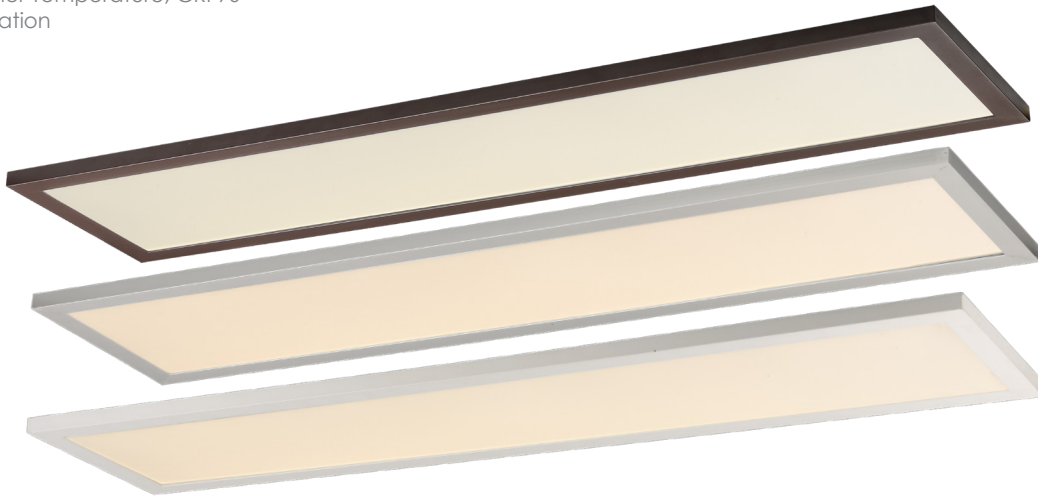

SKY 48" I FLUSH MOUNT

57764 / 57774

- ETL/cETL IP65
- 120-277V Input
- Dimmability Options: 0-10V or ELV
- Finish Options: White, Bronze, Brushed Aluminium
- Suitable for Closets according to NEC Section 410.8 & 410.16
- LED 3000K/4000K Color Temperature, CRI 90+
- Suitable for Wet Location
- Energy Star

Job Name : _____
Job Type : _____
Quantity : _____
Comments : _____

PRODUCT DESCRIPTION

Sky makes large scale edge lit LED flush mount easy for both residential and commercial uses. With a user-friendly mounting bracket and integrated driver, this product lends itself to quick installations. High powered LED modules with 110-277V capability with your choice of dimming and classic finishes to suit any setting.

MEASUREMENT

DIMENSIONS : 48"L x 11.75"W x 0.75"H
HANGING WEIGHT : 13.01 lb

LAMPING

INPUT VOLTAGE : 120-277V
LUMENS : 3600
BULB : 45W PCB LED (Integrated)
DIMMABLE : Dimmable with ELV Dimmer at 120V
CRI : 90+

Model	Color Temp.
57764	3000K
57774	4000K

FINISHES OPTIONS:

White (WT)
Bronze (BZ)
Brushed Aluminium (AL)

*57774 is only stocked in WT (White finish).
Other finishes accepted by request,
MOQ may apply.

MATERIAL: