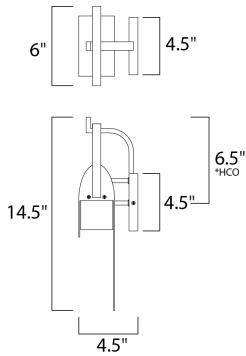

PRODUCT DESCRIPTION

A panel of aluminum is bent forward at the top and cradled by a bracket. A beautiful textured Rustic Forged finish is used in keeping with the pastoral design elements. Cleverly concealed inside the arch is a LED light source which sheds ample light to the surface below without forward glare.

MEASUREMENTS

DIMENSION : 6." W x 14.5" H x 4.5" Ext
BACK PLATE : 4.5" W x 4.5" H x 6.5" HCO
HANGING WEIGHT : 1. lb

LAMPING

INPUT VOLTAGE : 120V
LUMENS : 720 Rated (560 Del.)
BULB : 1 x 8W LED (INTEGRATED), 8W Total
DIMMABLE : Dimmable
CRI : 90+ CRI
COLOR_TEMP : 3000K
LIGHTING_DIRECTION : Down

FINISHES OPTION

Rustic Forge RF

MATERIAL

Aluminum

RATINGS

Wet Location
CA Title 24
Dimmable
LED

ADDITIONAL

INSTALL UP/DOWN:
RATED LIFE 35000 Hours
OPERATING TEMPERATURE:
-20°C (-4°F), 40°C (104°F)

Always consult a qualified electrician before installing any lighting product.