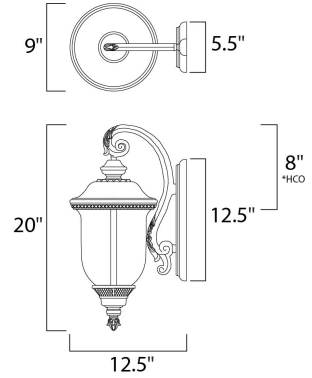

55496WGOB
Carriage House LED Outdoor Wall Mount

Finish

Oriental Bronze

Glass/Shade

Water Glass

Product Category

Outdoor Wall Mount

Lamping

Number of Bulbs	1
Light Type	LED
Bulb Type	PCB Board
Max Bulb Wattage	8
Max Fixture Wattage	8
Rated Life	
Rated Lumens	±560
Color Temp	
Bulb(s)	Not Included
Light Up/Down	N/A
Beam Spread	N/A
CRI	N/A
Photo Cell Included	N/A
Ballast/Driver/Transformer	No
Dimmable	N/A

Measurements

Width	9.00"
Height	20.00"
Length	N/A
Extension	13"
Back Plate Width	5.50"
Back Plate Height	12.50"
HCO	8.00"
Min Overall Height	0.00"
Max Overall Height	N/A
Hanging Weight	7.40 lbs
Height Adjustable	N/A
Slope	N/A
Chain Length	N/A
Wire Length	N/A
Canopy Width	N/A
Canopy Height	N/A
Canopy Length	N/A

Shipping

Carton Weight	8.70 lbs
Carton Width	14"
Carton Height	12"
Carton Length	22"
Carton Cubic Feet	2.22
Master Pack	1
Master Pack Weight	N/A
Master Pack Width	N/A
Master Pack Height	N/A
Master Pack Length	N/A
Master Cubic Feet	N/A
UPS Shippable	Yes

Certification

Safety Rating	Wet
Energy Star	No
CA Title 24	Yes
CA Title 20	No
ADA	No
Dark Sky	N/A

Other

UPC Code	783209118669
Shades Included	N/A
Crystals Included	N/A
Diffuser Included	N/A
Conversion Kit	N/A
Material	N/A

Equivalents

Incandescent Watts	N/A
Fluorescent Watts	N/A

Maxim Lighting International and all designs, logos and images © 2015 Maxim Lighting International. All Rights Reserved. Maxim Lighting International reserves the right, at any time, to make changes in the design and/or construction of the product including the discontinuation of product without prior notice. Color may vary from what is pictured above due to limitations inherent to photographic processes.

Always consult a qualified, licensed electrician before installation of any product weighing 35 pounds or more. We recommend that a qualified, licensed electrician do the installation. Always install to a mechanically sound structure.