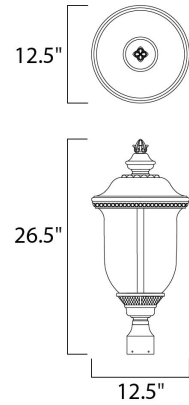

Lighting Your Life Since 1970

Product Specifications - 55420WGOB

Job Name:	Job Type:
Quantity:	Comments:

55420WGOB
Carriage House LED Outdoor Post

Finish

Oriental Bronze

Glass/Shade

Water Glass

Product Category

Outdoor Pole/Post Mount

Lamping

Number of Bulbs	1
Light Type	LED
Bulb Type	PCB Board
Max Bulb Wattage	12
Max Fixture Wattage	12
Rated Life	
Rated Lumens	±840
Color Temp	±3,000 K
Bulb(s)	Not Included
Light Up/Down	N/A
Beam Spread	N/A
CRI	N/A
Photo Cell Included	N/A
Ballast/Driver/Transformer	No
Dimmable	N/A

Measurements

Width	12.50"
Height	26.50"
Length	12.50"
Extension	N/A
Back Plate Width	N/A
Back Plate Height	N/A
HCO	N/A
Min Overall Height	0.00"
Max Overall Height	N/A
Hanging Weight	7.50 lbs
Height Adjustable	N/A
Slope	N/A
Chain Length	N/A
Wire Length	N/A
Canopy Width	N/A
Canopy Height	N/A
Canopy Length	N/A

Shipping

Carton Weight	9.90 lbs
Carton Width	13"
Carton Height	14"
Carton Length	27"
Carton Cubic Feet	2.91
Master Pack	1
Master Pack Weight	N/A
Master Pack Width	N/A
Master Pack Height	N/A
Master Pack Length	N/A
Master Cubic Feet	N/A
UPS Shippable	Yes