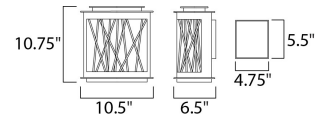

Lighting Your Life Since 1970

Product Specifications - 53495CLGBZFG

Job Name:	Job Type:
Quantity:	Comments:

**53495CLGBZFG**  
Bedazzle LED Outdoor Wall Lantern

**Finish**

Galaxy Bronze / French Gold

**Glass/Shade**

Clear

**Product Category**

Outdoor Wall Mount

**Lamping**

Number of Bulbs	2
Light Type	LED
Bulb Type	PCB
Max Bulb Wattage	4.5
Max Fixture Wattage	9
Rated Life	
Rated Lumens	±630
Color Temp	±3,000 K
Bulb(s)	Included
Light Up/Down	N/A
Beam Spread	N/A
CRI	80+
Photo Cell Included	N/A
Ballast/Driver/Transformer	No
Dimmable	No

**Measurements**

Width	10.50"
Height	10.75"
Length	N/A
Extension	7"
Back Plate Width	4.75"
Back Plate Height	5.50"
HCO	5.00"
Min Overall Height	0.00"
Max Overall Height	N/A
Hanging Weight	8.71 lbs
Height Adjustable	No
Slope	N/A
Chain Length	N/A
Wire Length	N/A
Canopy Width	N/A
Canopy Height	N/A
Canopy Length	N/A

**Shipping**

Carton Weight	10.32 lbs
Carton Width	14"
Carton Height	9"
Carton Length	14"
Carton Cubic Feet	1.05
Master Pack	1
Master Pack Weight	N/A
Master Pack Width	N/A
Master Pack Height	N/A
Master Pack Length	N/A
Master Cubic Feet	N/A
UPS Shippable	Yes