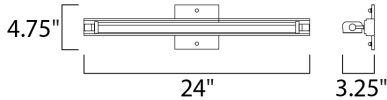

MEASUREMENTS

DIMENSION : 24" W x 4.75" H x 3.25" Ext
 BACK PLATE : 4.63" W x 4.63" H x 2.3" HCO
 HANGING WEIGHT : 3.02 lb

LAMPING

INPUT VOLTAGE : 120V
 LUMENS : 2,000 Rated
 BULB : 1 x 19W LED PCB Integrated , 19W Total
 BULB INCLUDED : (Integrated)
 DIMMABLE : Triac CL
 CRI : 90+ CRI
 COLOR_TEMP : 3000K