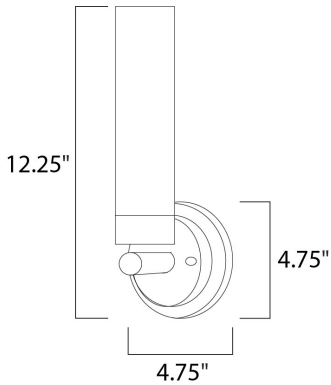

PRODUCT DESCRIPTION

Cilandro is a contemporary style collection from Maxim Lighting International in Satin Nickel finish with White glass.

MEASUREMENTS

DIMENSION : 4.75" W x 12.25" H x 4" Ext
 MAX OAH : 4.75" W x 4.75" H
 HANGING WEIGHT : 1.54 lb

LAMPING

INPUT VOLTAGE : 120V
 LUMENS : 0 Rated
 BULB : 1 x 40W Incandescent E26 Medium T10 , 40W Total
 BULB INCLUDED : (Not Included)
 DIMMABLE : Yes
 LIGHTING_DIRECTION : Up

FINISHES OPTION

 Satin Nickel

GLASS

Mat White MW

MATERIAL

Glass

RATINGS

cULus
 Damp Location
 ADA

ADDITIONAL

INSTALL UP/DOWN: Up
 RATED LIFE 1000 Hours
 OPERATING TEMPERATURE:
 -20°C (-4°F), 40°C (104°F)