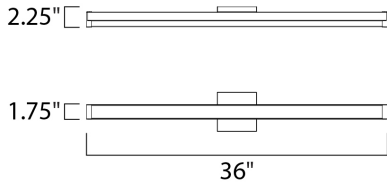

MEASUREMENTS

DIMENSION : 36" W x 1.75" H x 2.25" Ext
 BACK PLATE : 4.75" W x 4.75" H x 2.4" HCO
 HANGING WEIGHT : 2.76 lb

LAMPING

INPUT VOLTAGE : 120-277V
 LUMENS : 2,280 Rated (1,850 Del.)
 BULB : 1 x 24W LED PCB Integrated , 24W Total
 BULB INCLUDED : (Integrated)
 DIMMABLE : Only at 120V with ELV
 CRI : 90+ CRI
 COLOR_TEMP : 3000K
 LIGHTING_DIRECTION : Omni