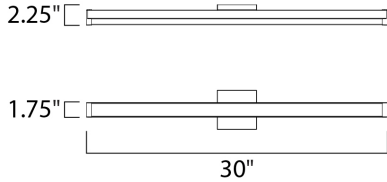

MEASUREMENTS

DIMENSION : 30" W x 1.75" H x 2.25" Ext
 BACK PLATE : 4.75" W x 4.75" H x 2.4" HCO
 HANGING WEIGHT : 2.31 lb

LAMPING

INPUT VOLTAGE : 120-277V
 LUMENS : 1,900 Rated (1,550 Del.)
 BULB : 1 x 20W LED PCB Integrated , 20W Total
 BULB INCLUDED : (Integrated)
 DIMMABLE : Only at 120V with ELV
 CRI : 90+ CRI
 COLOR_TEMP : 3000K
 LIGHTING_DIRECTION : Omni