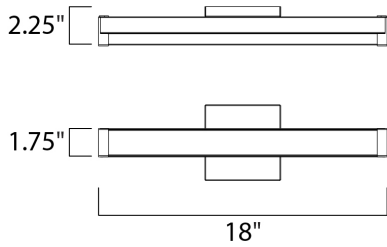

MEASUREMENTS

DIMENSION : 18" W x 1.75" H x 2.25" Ext
 BACK PLATE : 4.75" W x 4.75" H x 2.4" HCO
 HANGING WEIGHT : 1.71 lb

LAMPING

INPUT VOLTAGE : 120-277V
 LUMENS : 1,140 Rated (880 Del.)
 BULB : 1 x 12W LED PCB Integrated , 12W Total
 BULB INCLUDED : (Integrated)
 DIMMABLE : Only at 120V with ELV
 CRI : 90+ CRI
 COLOR_TEMP : 3000K
 LIGHTING_DIRECTION : Omni