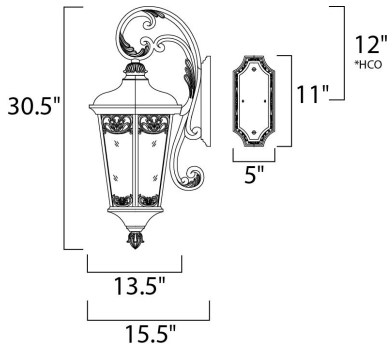

PRODUCT DESCRIPTION

Maxim Lighting's Lexington VX Collection is made with Vivex, a material twice the strength of resin, is non-corrosive, UV resistant and backed with a 5-Year Limited Warranty. Lexington VX features our Colonial Umber finish and Night Shade glass.

MEASUREMENTS

- DIMENSION : 13.5" W x 30.25" H x 15.25" Ext
- BACK PLATE : 5" W x 11" H x 12" HCO
- HANGING WEIGHT : 13.67 lb

LAMPING

- INPUT VOLTAGE : 120V
- LUMENS : 0 Rated
- BULB : 3 x 40W Incandescent E12 Candelabra , 120W Total
- BULB INCLUDED : (Not Included)
- DIMMABLE : Yes

FINISHES OPTION

- Colonial Umber

GLASS

- Night Shade NS

MATERIAL

- Vivex Resin Composite, Glass

RATINGS

- cETLus
- Wet Location

ADDITIONAL

- RATED LIFE 1500 Hours
- OPERATING TEMPERATURE: -20°C (-4°F), 40°C (104°F)

Always consult a qualified electrician before installing any lighting product.