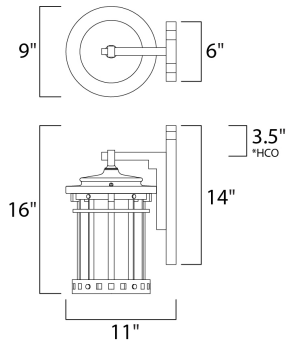

PRODUCT DESCRIPTION

Maxim Lighting's Santa Barbara VX Collection is made with Vivex, a material twice the strength of resin, is non-corrosive, UV resistant and backed with a 5-Year Limited Warranty. Santa Barbara VX features our Sienna finish and Seedy glass.

MEASUREMENTS

DIMENSION : 9" W x 16" H x 11" Ext
BACK PLATE : 6" W x 14" H x 3.5" HCO
HANGING WEIGHT : 12.79 lb

LAMPING

INPUT VOLTAGE : 120V
LUMENS : 0 Rated
BULB : 3 x 40W Incandescent E12 Candelabra , 120W Total
BULB INCLUDED : (Not Included)
DIMMABLE : Yes

FINISHES OPTION

Sienna

GLASS

Seedy CD

MATERIAL

Vivex Resin Composite, Glass

RATINGS

cETLus
Wet Location

ADDITIONAL

RATED LIFE 1500 Hours
OPERATING TEMPERATURE:
-20°C (-4°F), 40°C (104°F)

Always consult a qualified electrician before installing any lighting product.