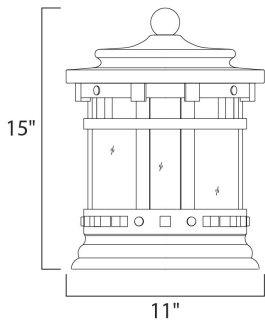

MEASUREMENTS

DIMENSION : 11" W x 15" H
 HANGING WEIGHT : 8.14 lb

LAMPING

INPUT VOLTAGE : 120V
 LUMENS : 0 Rated
 BULB : 3 x 40W Incandescent E12 Candelabra , 120W Total
 BULB INCLUDED : (Not Included)
 DIMMABLE : Yes