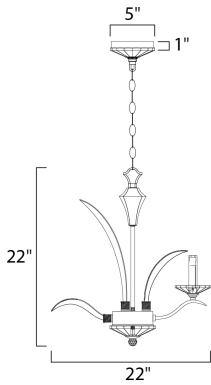

**PRODUCT DESCRIPTION**

In an exclusive design, bent, Beveled Crystal pairs with a highly Plated Silver finish in a fountain of eye-catching splendor. Our proprietary crystal mounting system and hand-cut bobeches, fonts and canopy covers make the Paradise Collection one of a kind. U.S. PAT. NO. D602,190 S

**MEASUREMENTS**

DIMENSION : 22" W x 22" H  
 CANOPY : 5" W x 1" H  
 HANGING WEIGHT : 12.12 lb

**LAMPING**

INPUT VOLTAGE : 120V  
 LUMENS : 0 Rated  
 BULB : 4 x 60W Incandescent E12 Candelabra , 240W Total  
 BULB INCLUDED : (Not Included)  
 DIMMABLE : Yes