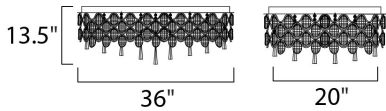

MEASUREMENTS

DIMENSION : 36" L x 20" W x 13.5" H
 HANGING WEIGHT : 44 lb

LAMPING

INPUT VOLTAGE : 120V
 LUMENS : 5,520 Rated
 BULB : 23 x 25W Xenon G9 , 575W Total
 BULB INCLUDED : (Included)
 DIMMABLE : Yes
 COLOR_TEMP : 2900K