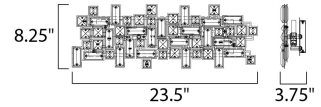

Lighting Your Life Since 1970

Product Specifications - 39818BCPC

Job Name:	Job Type:
Quantity:	Comments:

39818BCPC
Paradigm 6-Light Wall Sconce

Finish

Polished Chrome

Glass/Shade

Beveled Crystal

Measurements

Width	23.50"
Height	8.25"
Length	N/A
Extension	4"
Back Plate Width	N/A
Back Plate Height	N/A
HCO	N/A
Min Overall Height	0.00"
Max Overall Height	N/A
Hanging Weight	6.16 lbs
Height Adjustable	N/A
Slope	N/A
Chain Length	N/A
Wire Length	N/A
Canopy Width	N/A
Canopy Height	N/A
Canopy Length	N/A

Shipping

Carton Weight	9.46 lbs
Carton Width	11"
Carton Height	6"
Carton Length	27"
Carton Cubic Feet	1.02
Master Pack	1
Master Pack Weight	N/A
Master Pack Width	N/A
Master Pack Height	N/A
Master Pack Length	N/A
Master Cubic Feet	N/A
UPS Shippable	Yes