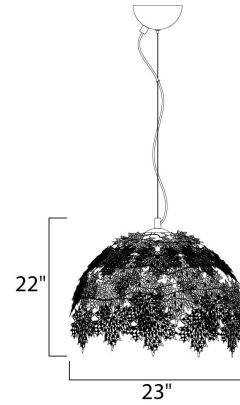

Lighting Your Life Since 1970

Product Specifications - 39765PC

Job Name:	Job Type:
Quantity:	Comments:

39765PC
Vineyard 6-Light Pendant

Finish
Polished Chrome

Glass/Shade

Product Category
Single Pendant

Lamping

Number of Bulbs	6
Light Type	Xenon
Bulb Type	G9
Max Bulb Wattage	40
Max Fixture Wattage	240
Rated Life	
Rated Lumens	±0
Color Temp	
Bulb(s)	Included
Light Up/Down	N/A
Beam Spread	N/A
CRI	N/A
Photo Cell Included	N/A
Ballast/Driver/Transformer	No
Dimmable	N/A

Measurements

Width	23.00"
Height	22.00"
Length	23.00"
Extension	N/A
Back Plate Width	N/A
Back Plate Height	N/A
HCO	N/A
Min Overall Height	0.00"
Max Overall Height	89.50"
Hanging Weight	15.65 lbs
Height Adjustable	N/A
Slope	N/A
Chain Length	N/A
Wire Length	N/A
Canopy Width	N/A
Canopy Height	N/A
Canopy Length	N/A