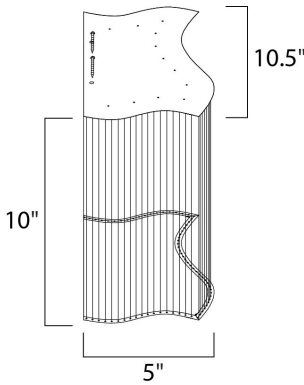

PRODUCT DESCRIPTION

Swizzle collection's gently curved frames of Polished Chrome support twisted Clear glass rods that shimmer in front of the natural light of the included xenon lamps. The interior of the fixture is draped with strands of clear beveled crystal that sparkle from below.

MEASUREMENTS

DIMENSION : 11" W x 10" H x 5" Ext
 MAX OAH : 7.87" W x 9.45" H
 HANGING WEIGHT : 6.6 lb

LAMPING

INPUT VOLTAGE : 120V
 LUMENS : 960 Rated
 BULB : 4 x 25W Xenon G9 , 100W Total
 BULB INCLUDED : (Included)
 DIMMABLE : Yes
 COLOR_TEMP : 2900K

FINISHES OPTION

 Polished Chrome

GLASS

Clear CL

MATERIAL

Steel, Glass Rod, Crystal

RATINGS

cETLus
 Dry Location