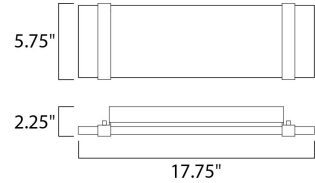

Lighting Your Life Since 1970

Product Specifications - 39635CLSN

Job Name:	Job Type:
Quantity:	Comments:

39635CLSN
Image 1-Light Bath Vanity

Finish

Satin Nickel

Glass/Shade

Clear

Product Category

Bath Vanity

Lamping

Number of Bulbs	1
Light Type	LED
Bulb Type	LED
Max Bulb Wattage	17
Max Fixture Wattage	17
Rated Life	
Rated Lumens	±935
Color Temp	±3,000 K
Bulb(s)	Included
Light Up/Down	N/A
Beam Spread	N/A
CRI	90
Photo Cell Included	N/A
Ballast/Driver/Transformer	No
	Standard/Lutron® CL or Leviton® LED Recommended
Dimmable	

Measurements

Width	17.75"
Height	5.75"
Length	N/A
Extension	2"
Back Plate Width	N/A
Back Plate Height	N/A
HCO	N/A
Min Overall Height	0.00"
Max Overall Height	N/A
Hanging Weight	12.30 lbs
Height Adjustable	No
Slope	N/A
Chain Length	N/A
Wire Length	N/A
Canopy Width	N/A
Canopy Height	N/A
Canopy Length	N/A

Shipping

Carton Weight	13.60 lbs
Carton Width	8"
Carton Height	5"
Carton Length	21"
Carton Cubic Feet	0.48
Master Pack	1
Master Pack Weight	N/A
Master Pack Width	N/A
Master Pack Height	N/A
Master Pack Length	N/A
Master Cubic Feet	N/A
UPS Shippable	Yes