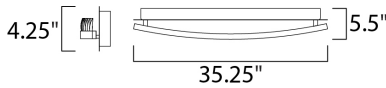

MEASUREMENTS

DIMENSION : 35.25" L x 5.5" W x 4.25" H x 5.5" Ext
 BACK PLATE OAH : 35.25" W x 4.75" H
 HANGING WEIGHT : 7.05472 lb

LAMPING

INPUT VOLTAGE : 120V
 LUMENS : 1,330 Rated (950 Del.)
 BULB : 1 x 19W (INTEGRATED), 19W Total
 DIMMABLE : Dimmable
 CRI : 80+ CRI
 COLOR_TEMP : 3000K
 LIGHTING_DIRECTION : Down