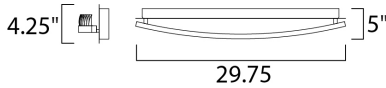

**PRODUCT DESCRIPTION**

Rectangular Beveled Crystals are suspended from a channel of Polished Chrome. The crystal sparkles and shimmers when illuminated by the LED source encased in the channel. This contemporary will add elegance to a wide variety of room decors.

**MEASUREMENTS**

DIMENSION : 29.75" L x 5.5" W x 4.25" H x 5." Ext  
 BACK PLATE OAH : 29.75" W x 4.75" H  
 HANGING WEIGHT : 6.17288 lb

**LAMPING**

INPUT VOLTAGE : 120V  
 LUMENS : 1,120 Rated (800 Del.)  
 BULB : 1 x 16W (INTEGRATED), 16W Total  
 DIMMABLE : Dimmable  
 CRI : 80+ CRI  
 COLOR\_TEMP : 3000K  
 LIGHTING\_DIRECTION : Down